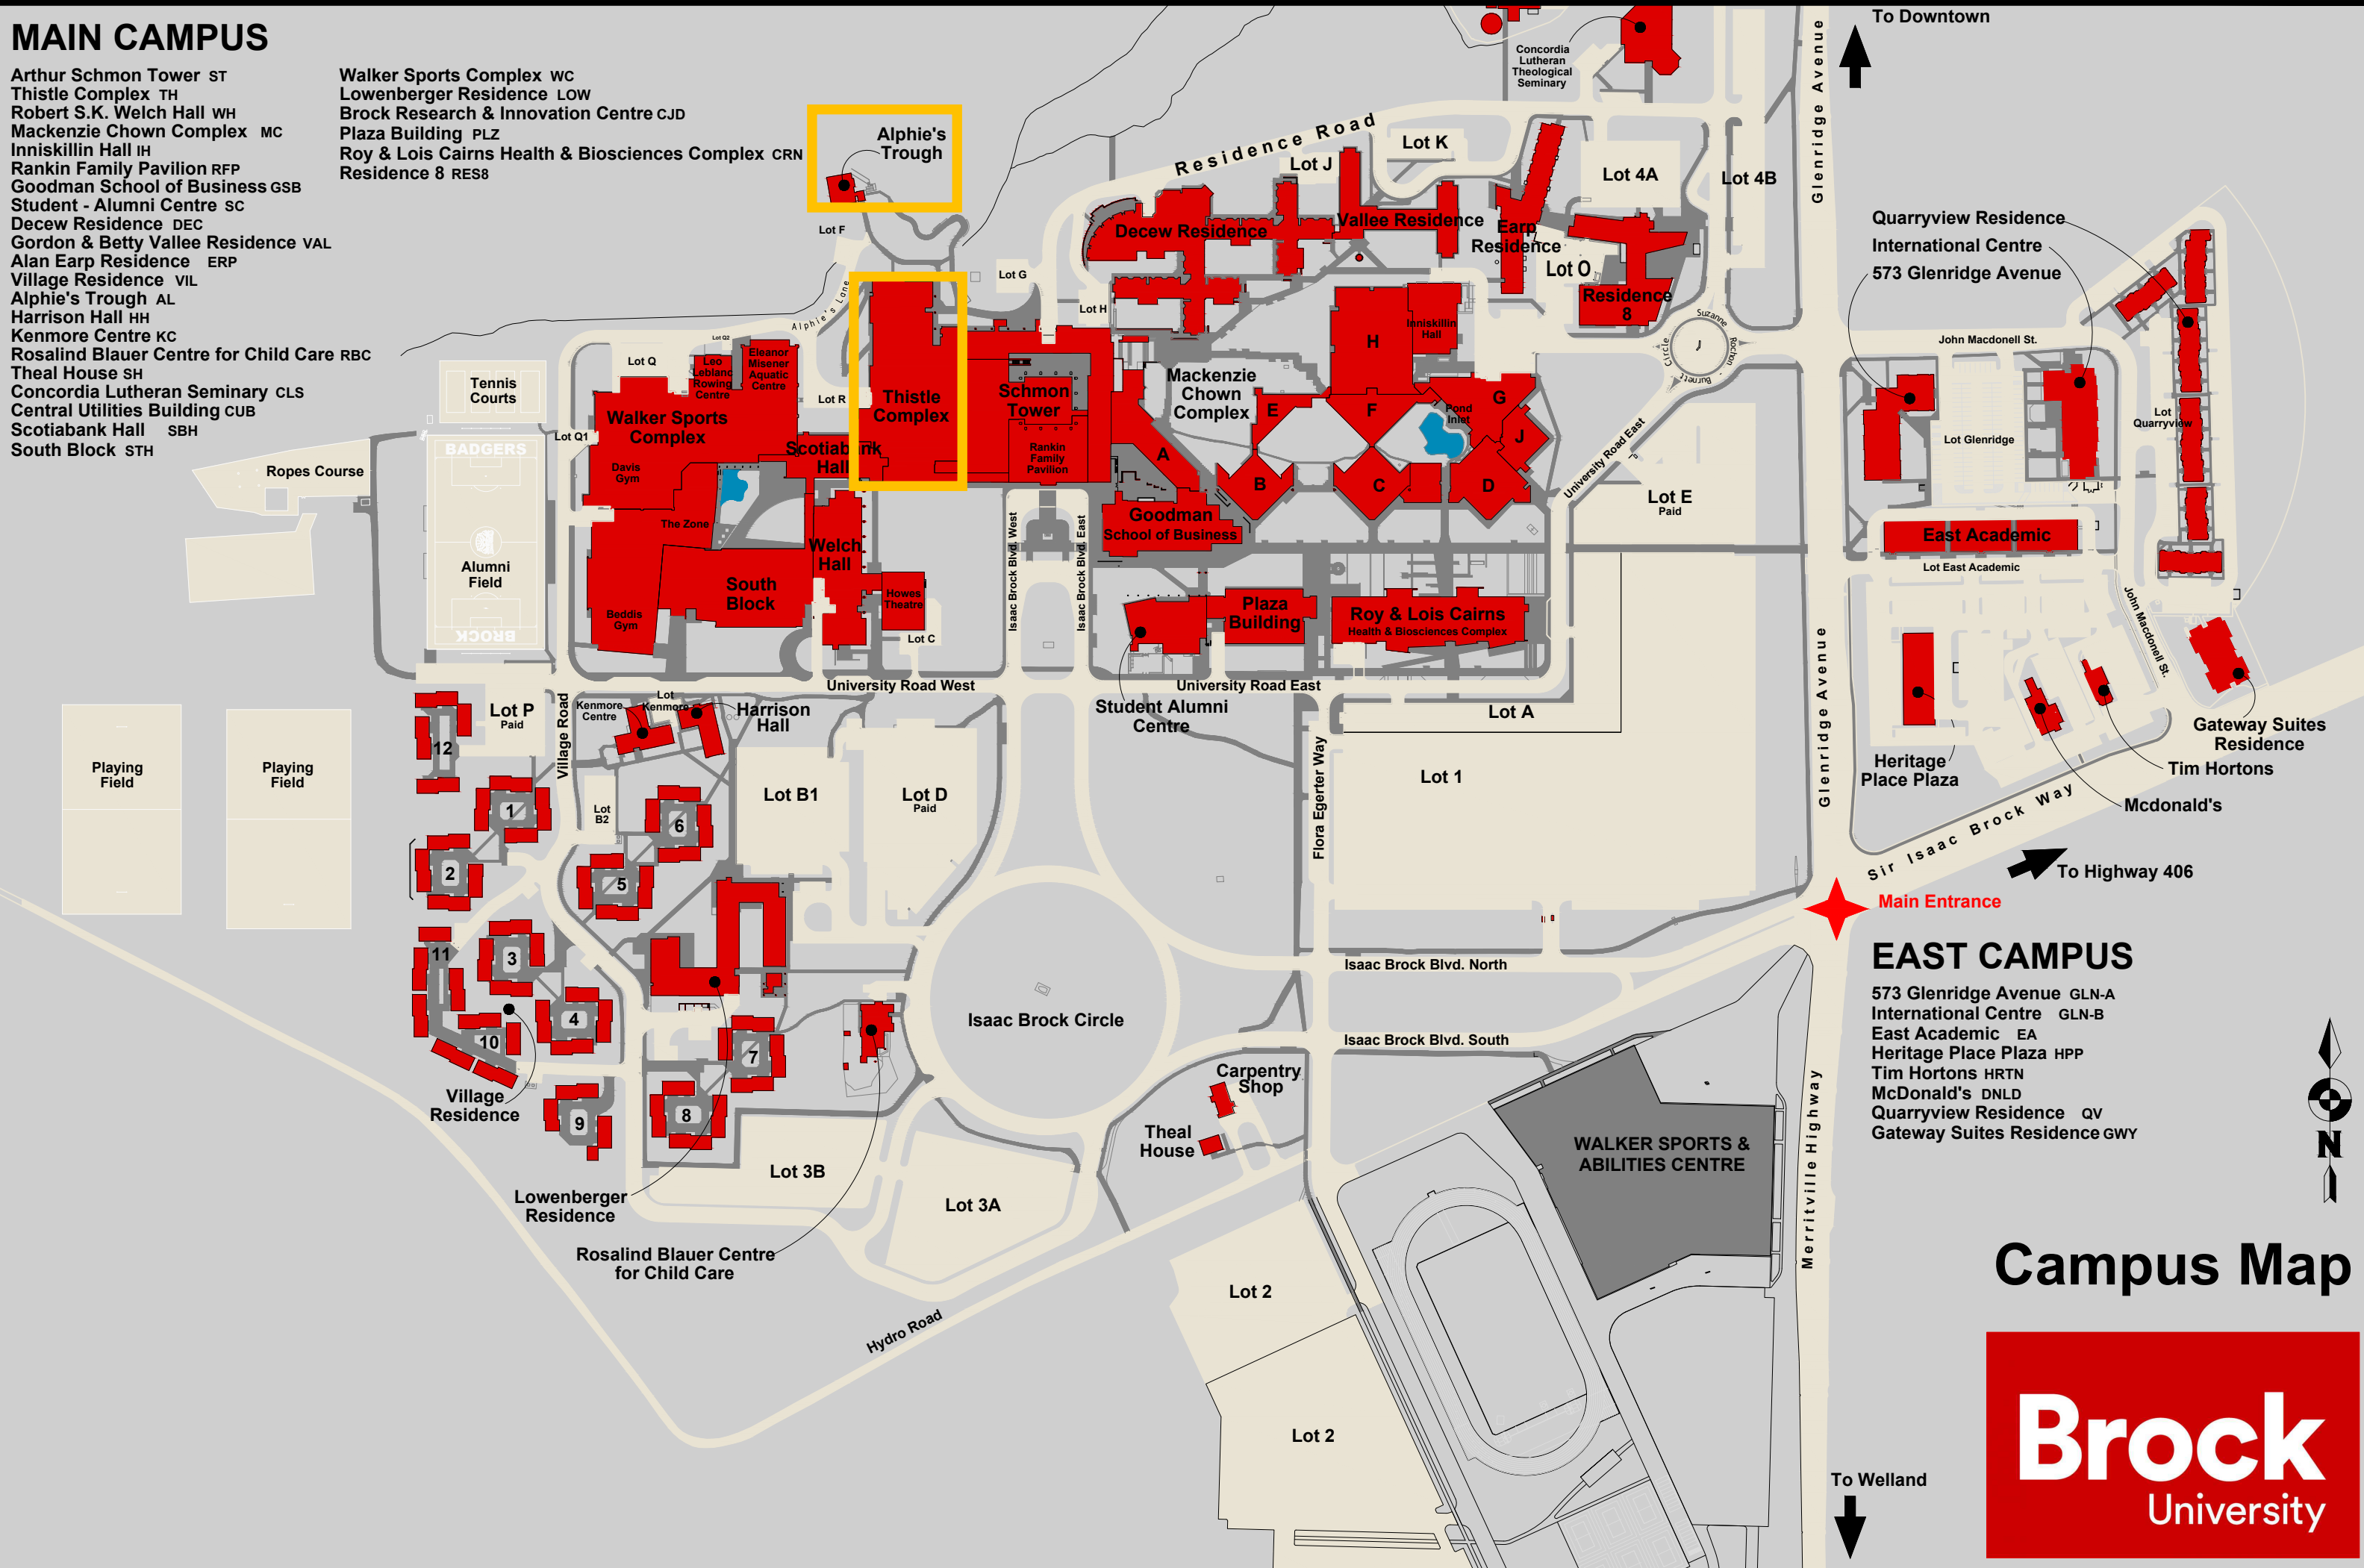

MAIN CAMPUS

- Arthur Schmon Tower ST
- Thistle Complex TH
- Robert S.K. Welch Hall WH
- Mackenzie Chown Complex MC
- Inniskillin Hall IH
- Rankin Family Pavilion RFP
- Goodman School of Business GSB
- Student - Alumni Centre SC
- Decew Residence DEC
- Gordon & Betty Vallee Residence VAL
- Alan Earp Residence ERP
- Village Residence VIL
- Alphie's Trough AL
- Harrison Hall HH
- Kenmore Centre KC
- Rosalind Blauer Centre for Child Care RBC
- Theal House SH
- Concordia Lutheran Seminary CLS
- Central Utilities Building CUB
- Scotiabank Hall SBH
- South Block STH

- Walker Sports Complex WC
- Lowenberger Residence LOW
- Brock Research & Innovation Centre CJD
- Plaza Building PLZ
- Roy & Lois Cairns Health & Biosciences Complex CRN
- Residence 8 RES8

- ## EAST CAMPUS
- 573 Glenridge Avenue GLN-A
 - International Centre GLN-B
 - East Academic EA
 - Heritage Place Plaza HPP
 - Tim Hortons HRTN
 - McDonald's DNLD
 - Quarryview Residence QV
 - Gateway Suites Residence GWY

Campus Map